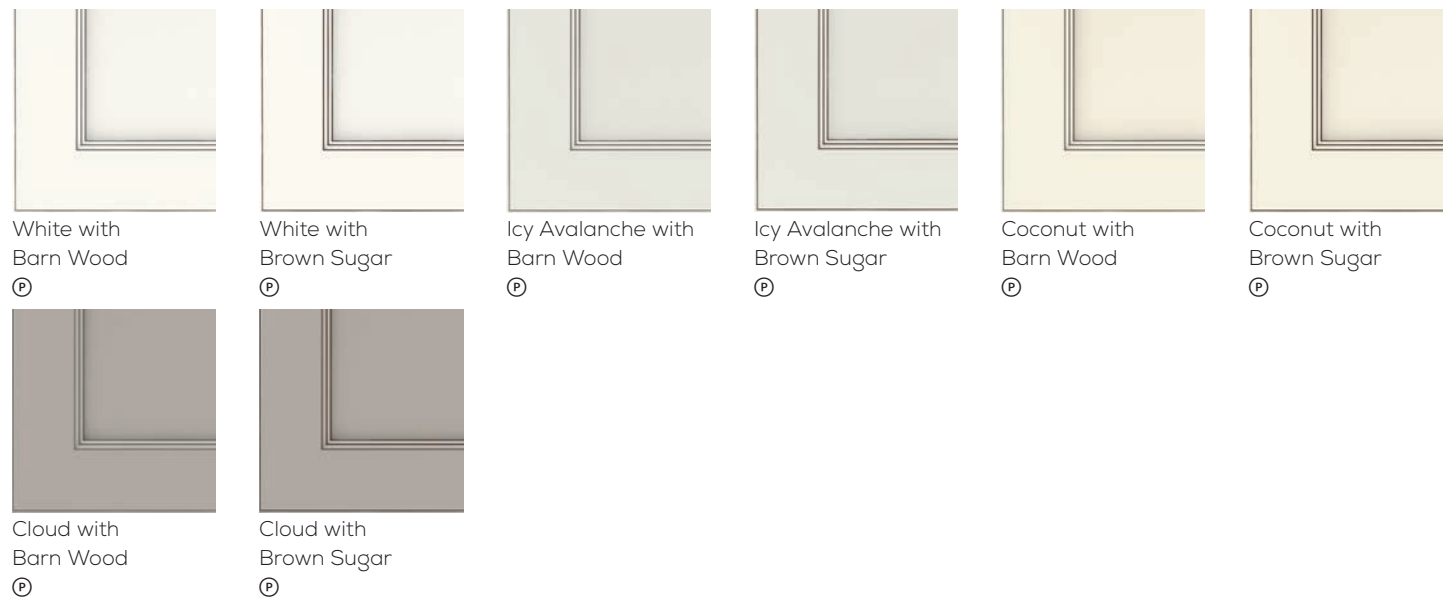

PAINTS WITH PENNED GLAZES*