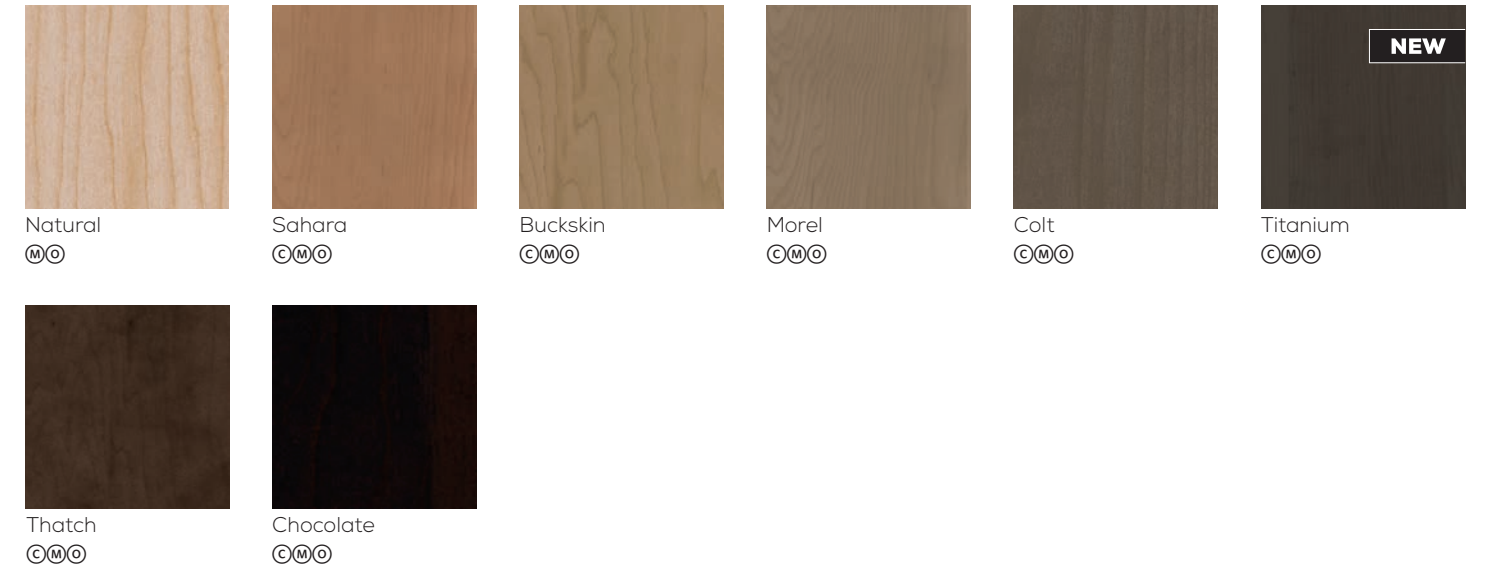

LAMINATES, PURESTYLE & PAINTS*

STAINS

PAINTS WITH PENNED GLAZES*

STAINS WITH PENNED GLAZES

*When Hardwood is painted, cabinet components, doors and/or drawer fronts may be constructed of various hardwood materials and/or composite materials such as Medium Density Fiberboard (MDF) and/or High Density Fiberboard (HDF).