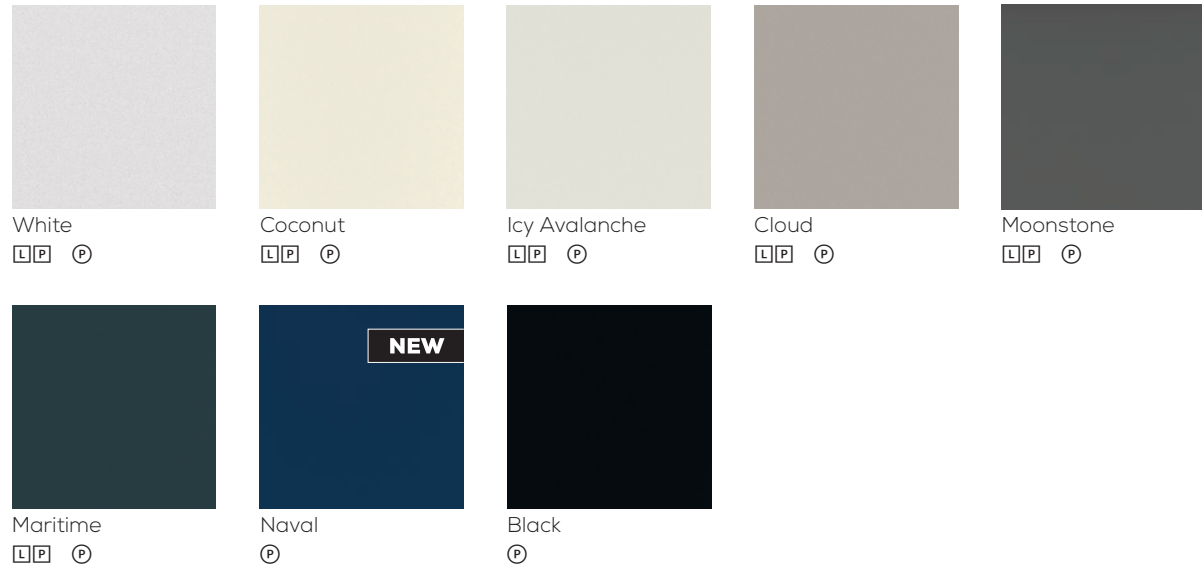

LAMINATES, PURESTYLE & PAINTS*