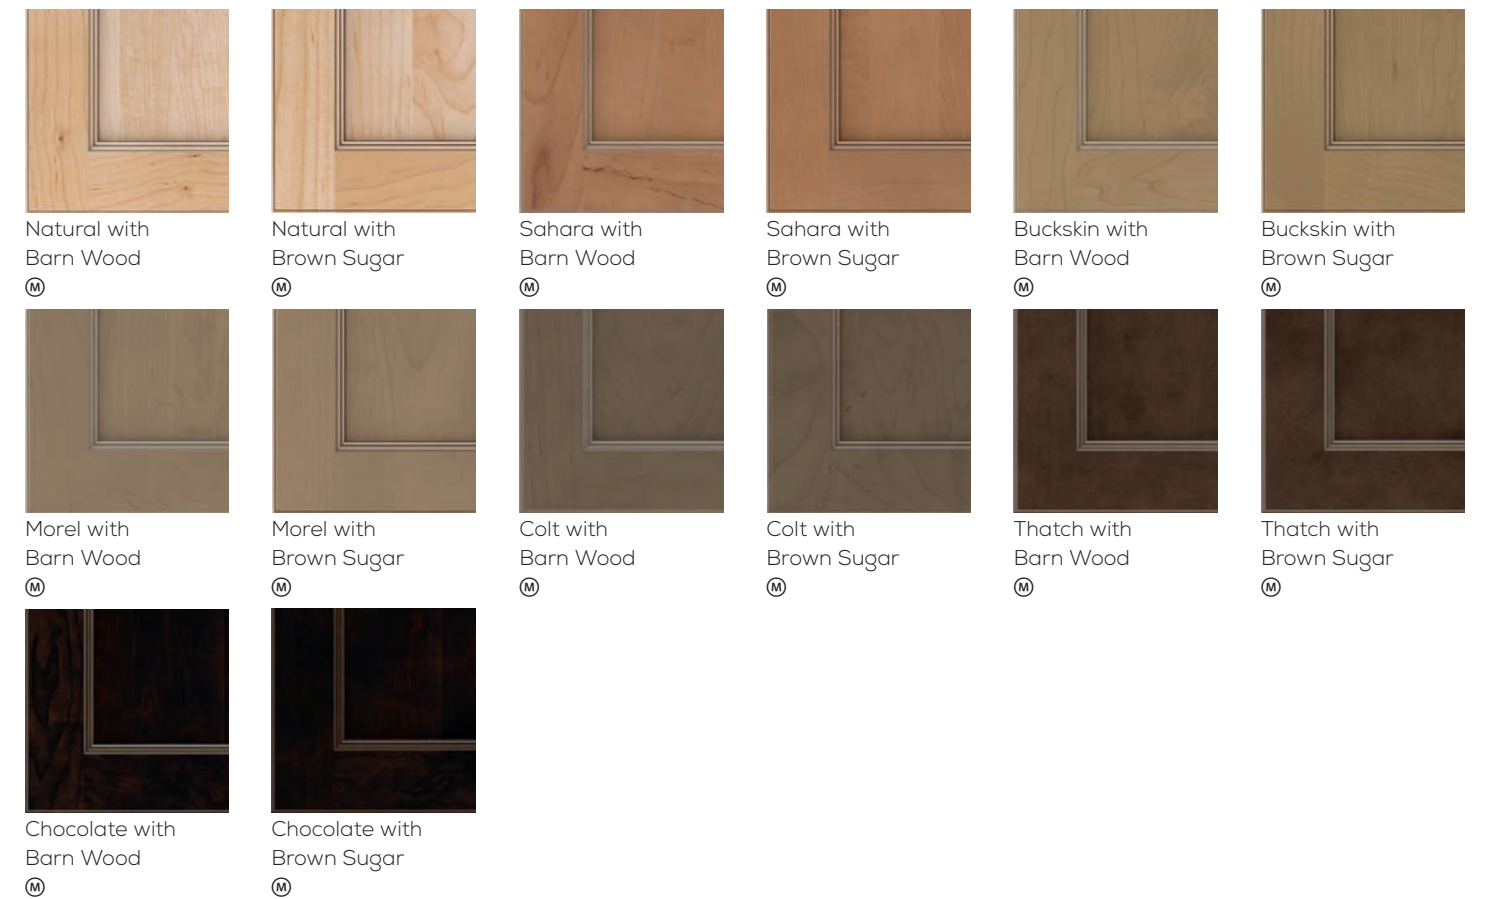

Species and finish offering differs in each Series.

- C** Choice™ Series
- E** Echo™ Series

- C** Cherry
- M** Maple
- O** Oak
- P** Painted Hardwood

- L** Laminate
- P** PureStyle™

* When Trillian is selected in Painted Hardwood, the doors and drawer fronts will be constructed of medium density fiberboard (MDF) or high density fiberboard (HDF).
** Willowby Purestyle features mitered door and drawer front construction.

LAMINATES, PURESTYLE & PAINTS*

STAINS

PAINTS WITH PENNED GLAZES*

STAINS WITH PENNED GLAZES

*When Hardwood is painted, cabinet components, doors and/or drawer fronts may be constructed of various hardwood materials and/or composite materials such as Medium Density Fiberboard (MDF) and/or High Density Fiberboard (HDF).